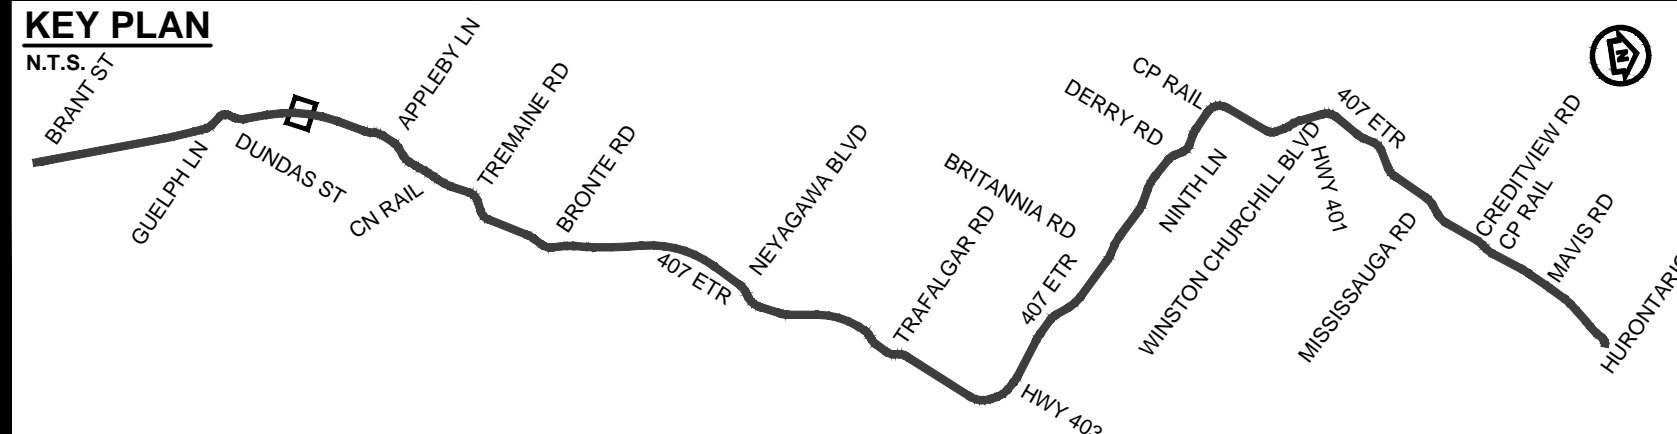

DRAWING NAME: J:\07\7624 ON-MTO 407 TRANSITWAY WC TO BRANTVILLE General\03 - Drawings\2 - Plates\EPR Plan and Profile\407 TM4-Plate 11.dwg
 CREATED: Mar 23, 2020 9:07am
 MODIFIED: Mar 23, 2020 9:07am

407 TRANSITWAY
 WEST OF BRANT STREET TO WEST OF HURONTARIO STREET
 G.W.P. 16-20003, CA 2016-E-0038
 PLAN AND PROFILE
 STA. 18+640 TO STA. 19+240

PLATE
11
 DATE
 11/20/2019