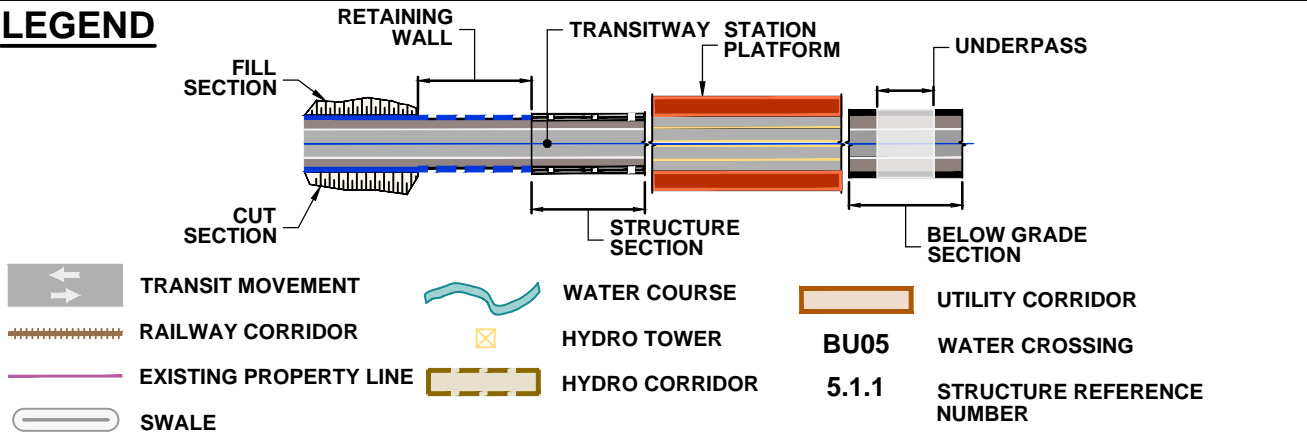

DRAWING NAME: J:\07\7624 ON-MTO 407 TRANSITWAY WC TO BRANTVILLE General\03 - Drawings\2 - Plates\EPR Plan and Profile\407 TM4-Plate 11.dwg
 CREATED: Mar 23, 2020 9:07am
 MODIFIED: Mar 23, 2020 9:07am

407 TRANSITWAY
 WEST OF BRANT STREET TO WEST OF HURONTARIO STREET
 G.W.P. 16-20003, CA 2016-E-0038
 PLAN AND PROFILE
 STA. 18+640 TO STA. 19+240

PLATE
11
 DATE
 11/20/2019